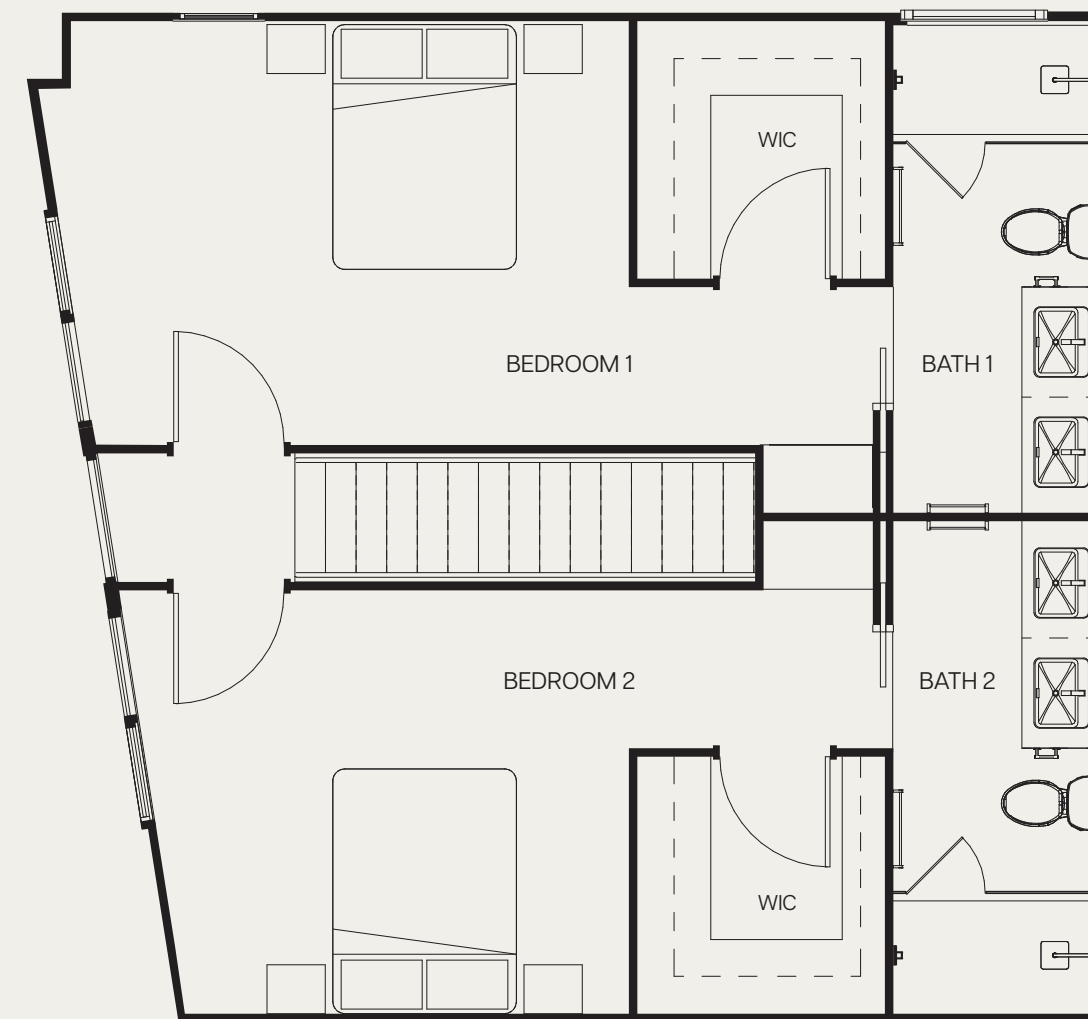

RENDEZVOUS

Residence 201

2 BEDROOM + 2.5 BATH

APPROX. 1,473 SF

TOWNHOME / BALCONY

1ST LEVEL

2ND LEVEL

FLOOR 2